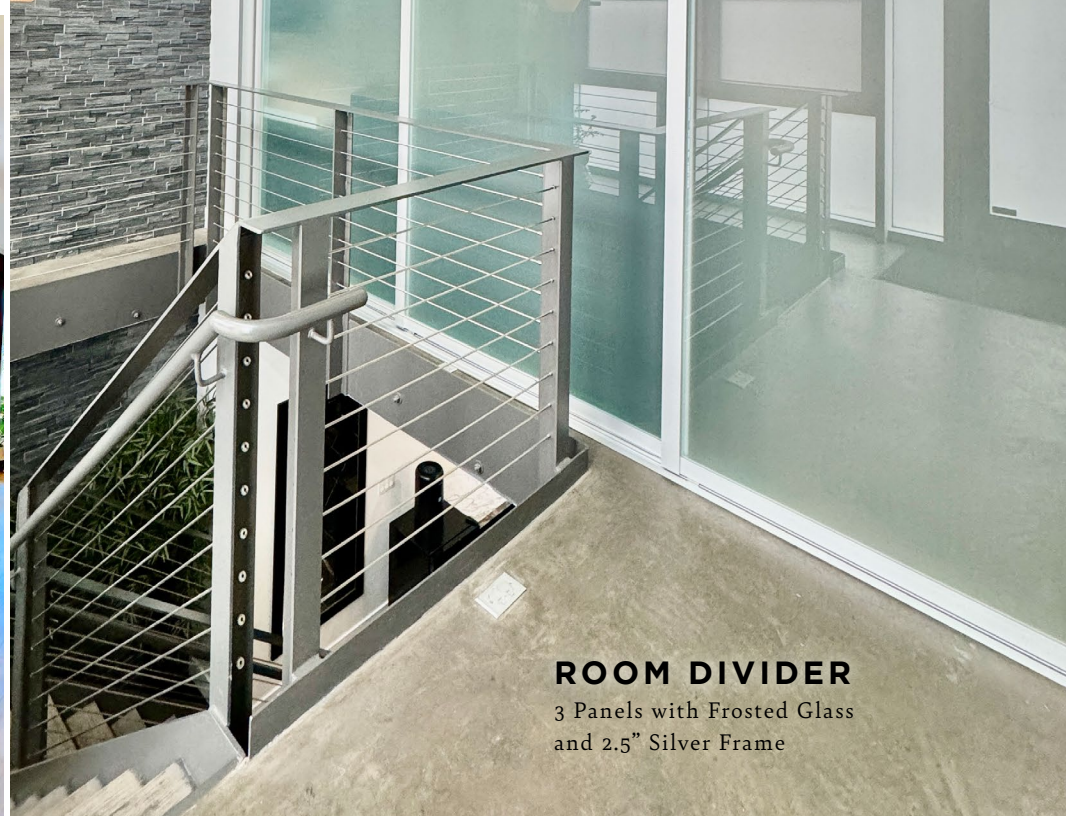

ROOM DIVIDER

3 Panels with Frosted Glass
and 2.5" Silver Frame