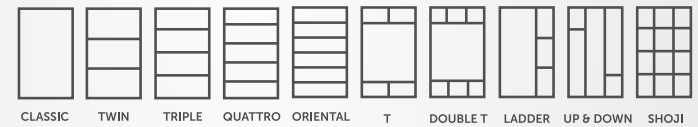

2

Select
YOUR FRAME

FRAME COLOR

CUSTOM COLORS AVAILABLE

3

Select
YOUR STYLE

PERSONALIZE

FACTORY DIRECT