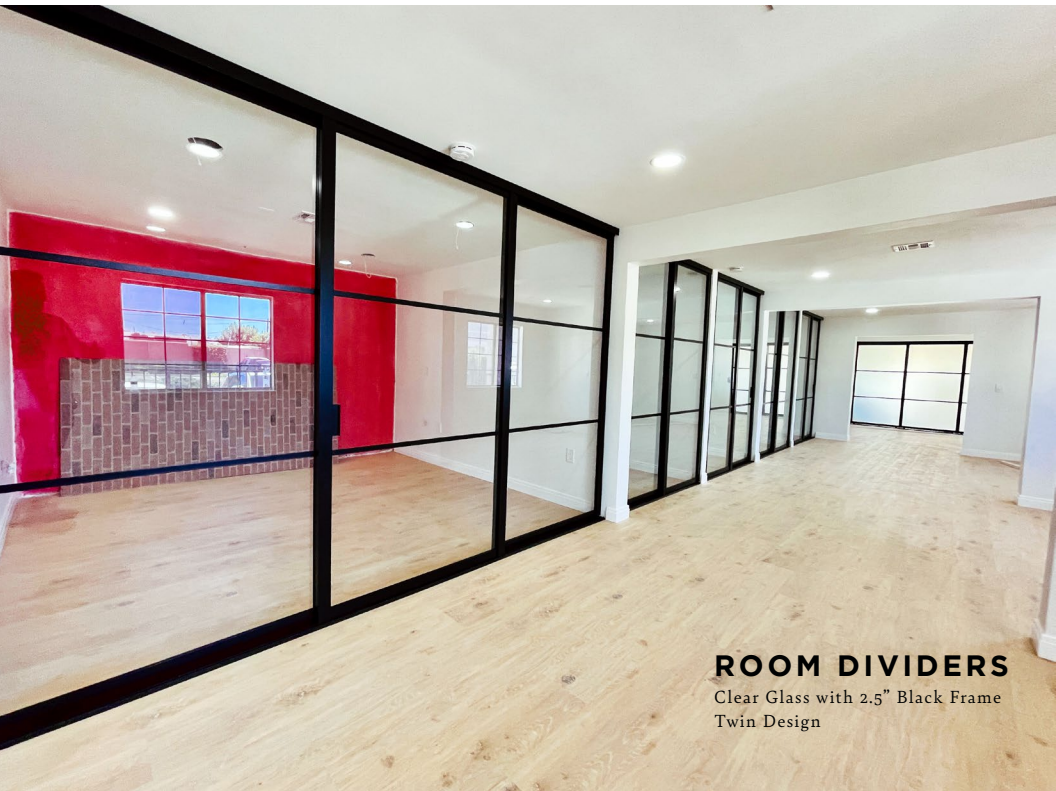

ROOM DIVIDER

Clear Glass with 2.5
Black Frames

WALL PANEL

Clear Glass with 2.5
Black Frames
Twin Design

CUSTOM INTERIOR SLIDING DOORS

for

HOME & OFFICE

- CLOSET DOORS
- BARN DOORS
- ROOM DIVIDERS
- WALL PANELS
- FIXED PANELS
- FRAMELESS DOORS
- POCKET DOORS
- SWING DOORS
- OFFICE PARTITIONS

L-SHAPED ROOM DIVIDERS

Clear Glass / 2.5" Black Frame +
Additional Fixed Panel

**L- SHAPED
ROOM DIVIDER**

Clear Glass with 2.5" Black Frame
Twin Design

ROOM DIVIDERS

Clear Glass with 2.5" Black Frame
Twin Design

ROOM DIVIDER

Clear Glass with 2.5"
Black Frame

CUSTOM SLIDING DOORS

for the office

ROOM DIVIDER

Clear Glass with 2.5"
Black Frame
Twin Design

ROOM DIVIDER

3 Doors
2.5" Black Frame with Clear Glass
Classic Design

ROOM DIVIDER

Clear Glass with 1.5" Silver Frame
Classic Design

L- SHAPED ROOM DIVIDER WITH FIXED PANEL

Clear Glass with 2.5" Black Frame
Classic Design

**L-SHAPED
ROOM DIVIDERS**
Clear Glass with 2.5" Black Frame
Twin Design