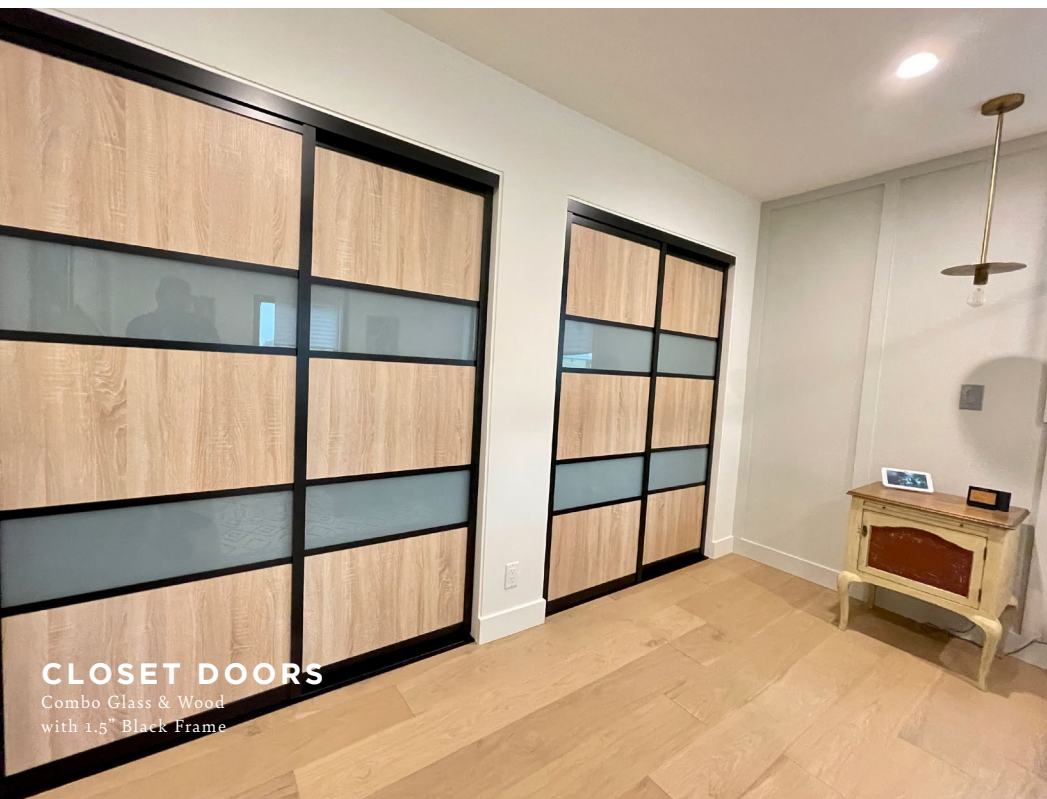

ENGINEERED KEY WITH LATCH LOCK
SILVER

PUSH LOCK
SILVER & BLACK

SOFT CLOSET ENGINEER

**ASK US ABOUT
RECESSED TRACK**

**ROOM DIVIDER
WITH TOP BEAM**

Frosted Glass with 2.5" Black Frame
Twin Design

WALL PANEL
Clear Glass with 2.5" Black Frame
Custom Design

CLOSET DOORS

Combo Glass & Wood
with 1.5" Black Frame

CUSTOM SLIDING DOORS

for the home

ROOM DIVIDERS
3 DOORS

Laminated Glass with 2.5" Black Frame
Classic Design

ROOM DIVIDER

Clear Glass with 1.5" Black Frame
Triple Design

Google
Reviews ★★★★★

”

ROOM DIVIDER WITH FIXED PANEL

Laminated Glass with 2.5" Black Frame
Twin Design

**WINE
CLOSET DOOR
4 DOORS**

Clear Glass with 1.5" Black Frame
Twin Design

**ROOM DIVIDER
4 PANELS**

1.5" Black Frame with Clear Glass
Twin Design