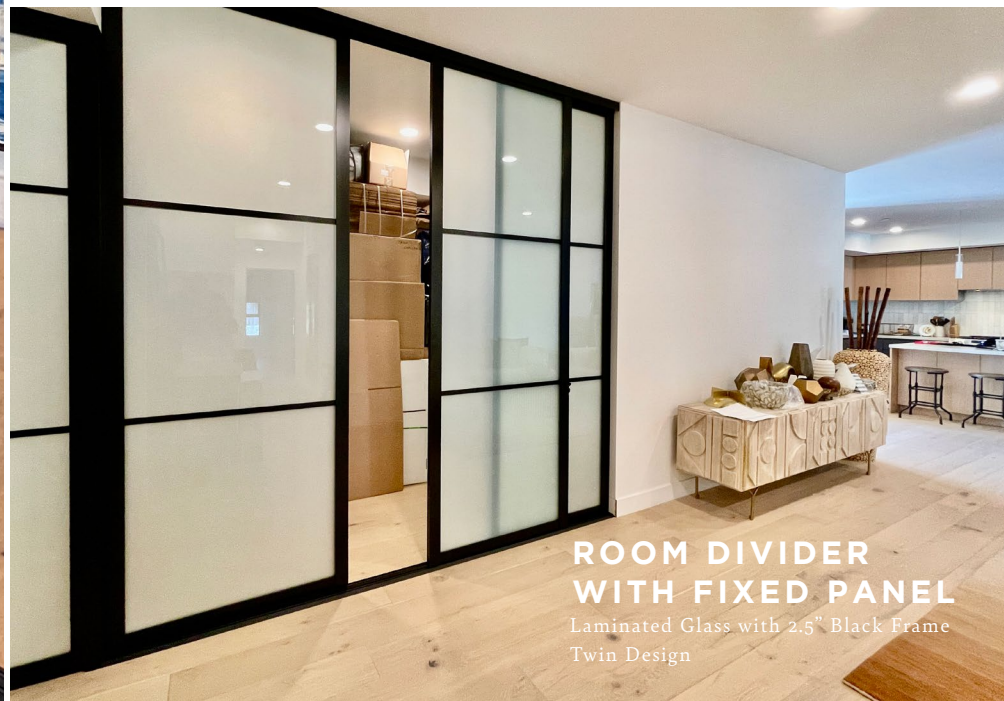

ROOM DIVIDER WITH FIXED PANEL

Laminated Glass with 2.5" Black Frame
Twin Design