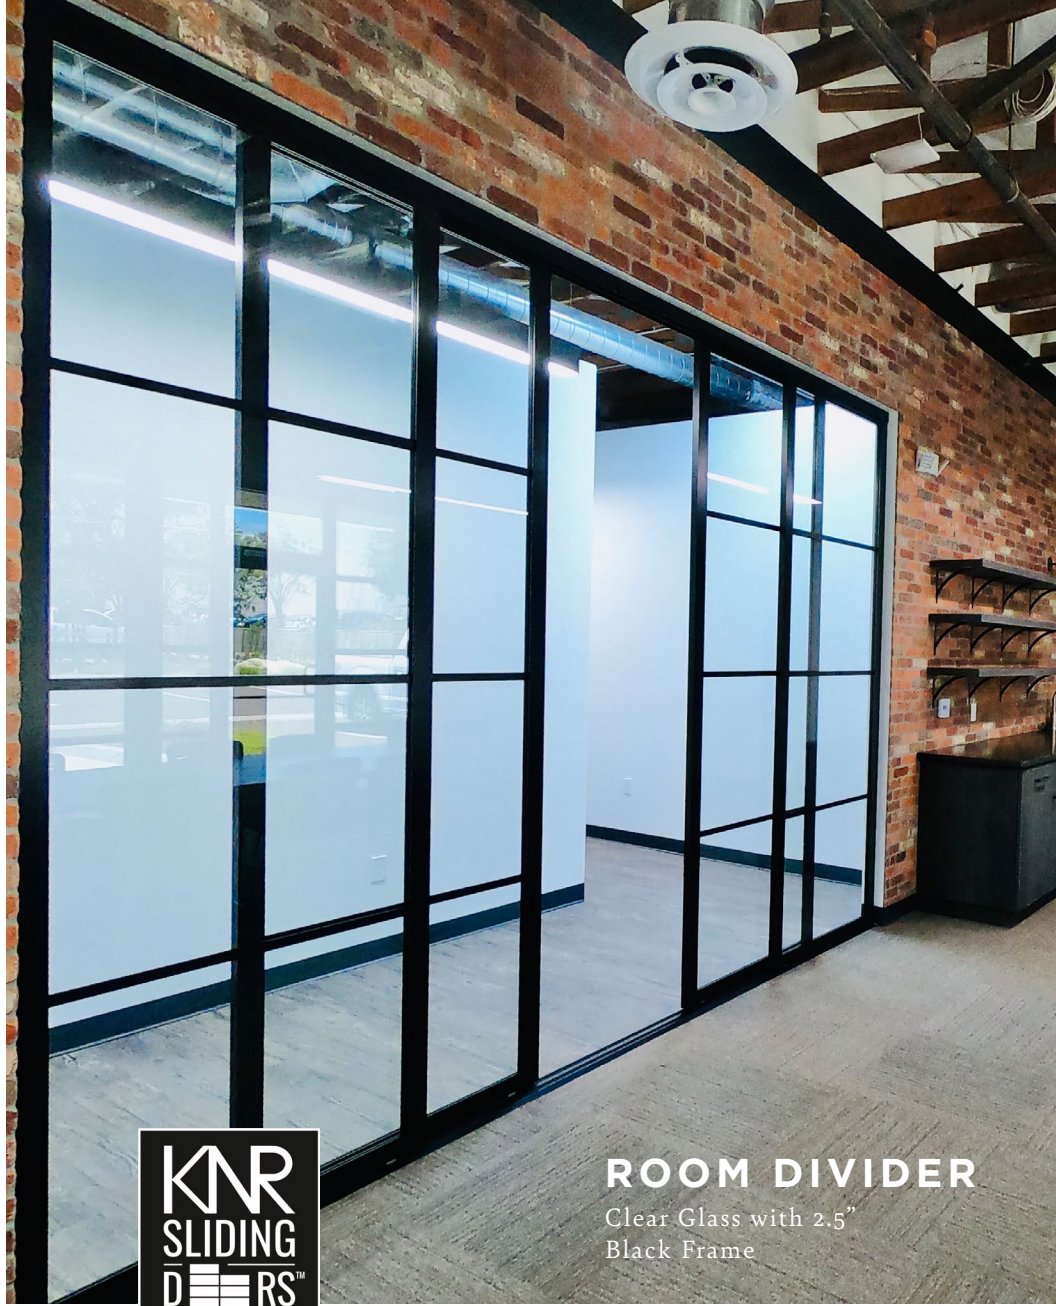

ROOM DIVIDER

Clear Glass with 2.5
Black Frames

WALL PANEL

Clear Glass with 2.5
Black Frames
Twin Design

CUSTOM INTERIOR SLIDING DOORS

for

HOME & OFFICE

- CLOSET DOORS
- BARN DOORS
- ROOM DIVIDERS
- WALL PANELS
- FIXED PANELS
- FRAMELESS DOORS
- POCKET DOORS
- SWING DOORS
- OFFICE PARTITIONS

L-SHAPED ROOM DIVIDERS

Clear Glass / 2.5" Black Frame +
Additional Fixed Panel

**L- SHAPED
ROOM DIVIDER**

Clear Glass with 2.5" Black Frame
Twin Design

ROOM DIVIDERS

Clear Glass with 2.5" Black Frame
Twin Design

ROOM DIVIDER

Clear Glass with 2.5"
Black Frame

CUSTOM SLIDING DOORS

for the office

ROOM DIVIDER

Clear Glass with 2.5"
Black Frame
Twin Design

ROOM DIVIDER

3 Doors
2.5" Black Frame with Clear Glass
Classic Design

ROOM DIVIDER

Clear Glass with 1.5" Silver Frame
Classic Design

L- SHAPED ROOM DIVIDER WITH FIXED PANEL

Clear Glass with 2.5" Black Frame
Classic Design

**L-SHAPED
ROOM DIVIDERS**
Clear Glass with 2.5" Black Frame
Twin Design