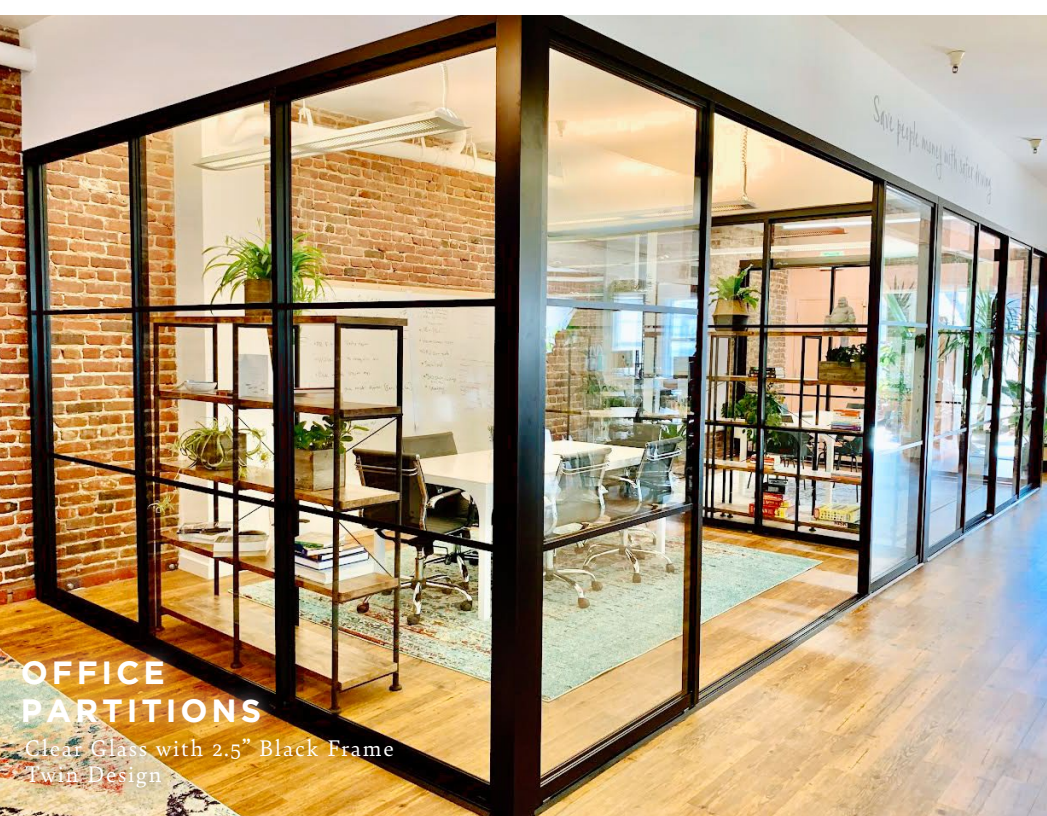

**ROOM DIVIDERS
2 DOORS**

Laminated Glass with 2.5" Black Frame
Classic Design

**T-SHAPED
ROOM DIVIDERS**

Clear Glass with 2.5" Black Frame

CUBICLES

Clear Glass with 1.5" Black Frame
Classic Design

OFFICE PARTITIONS