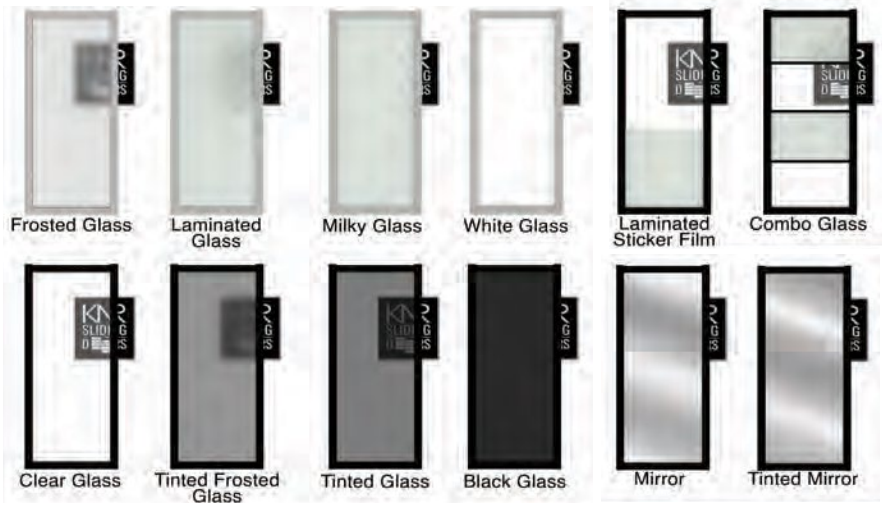

CUSTOM SLIDING DOORS

in 14 days!

GLASS or WOOD

1

Select
YOUR DOORS

- LAMINATED
- MILKY
- MIRROR
- WHITE
- BLACK
- CLEAR TINTED
- GREY MIRROR
- GREY FROST
- CLEAR
- FROSTED

GLASS + WOOD COMBO AVAILABLE

See KNRslidingdoors.com for additional options.

2

Select
YOUR FRAME

FRAME COLOR

CUSTOM COLORS AVAILABLE

3

Select
YOUR STYLE

PERSONALIZE

FACTORY DIRECT