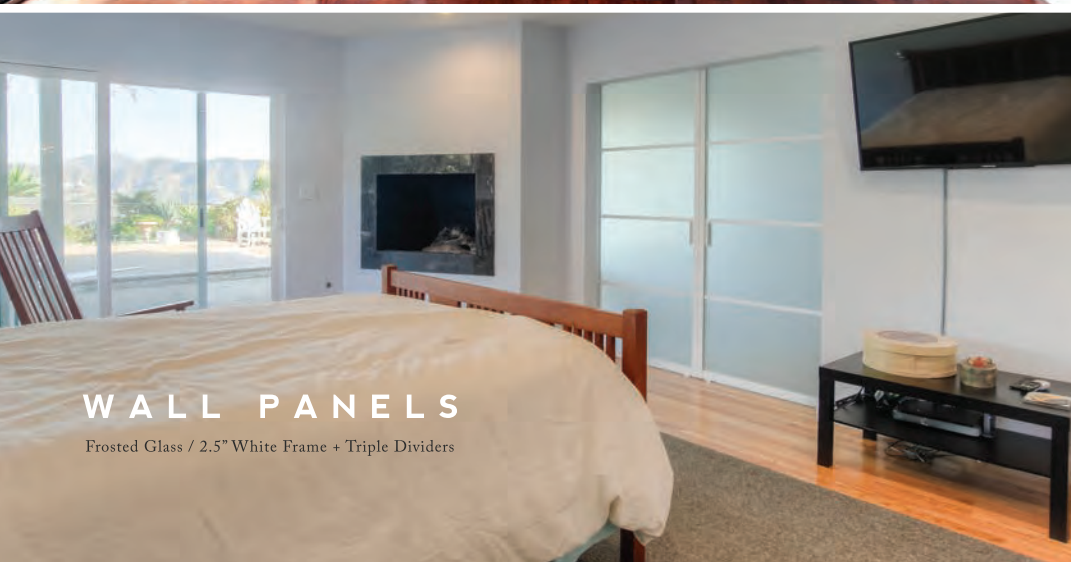

WALL PANELS

Frosted Glass / 2.5" White Frame + Triple Dividers