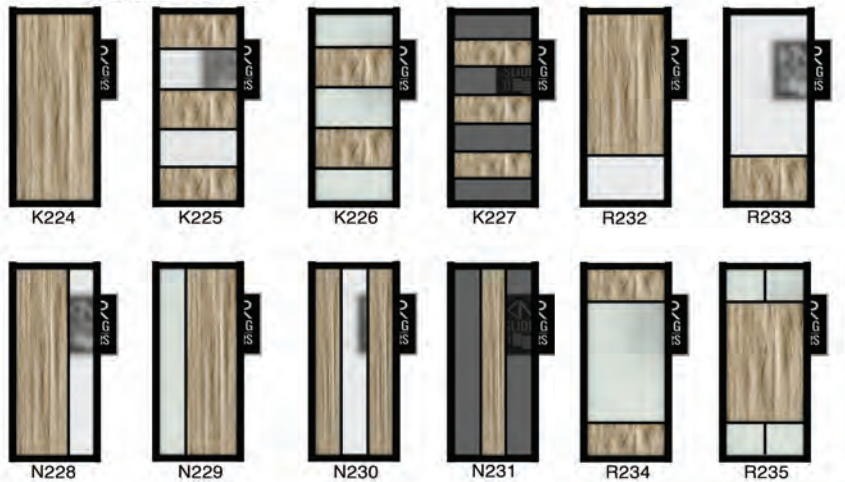

## ROOM DIVIDERS

Clear Glass / 2.5" Black Frame + Dividers

GLASS OPTIONS

CUSTOM SLIDING DOORS

*in 14 days!*

WOOD OPTIONS

KNRSLIDINGDOORS.COM

CUSTOM DOORS IN 14 DAYS | WE ARE THE MANUFACTURER

GLASS or WOOD

1

*Select*  
YOUR DOORS

- LAMINATED
- MILKY
- MIRROR
- WHITE
- BLACK
- CLEAR TINTED
- GREY MIRROR
- GREY FROST
- CLEAR
- FROSTED

GLASS + WOOD COMBO AVAILABLE

See KNRslidingdoors.com for additional options.