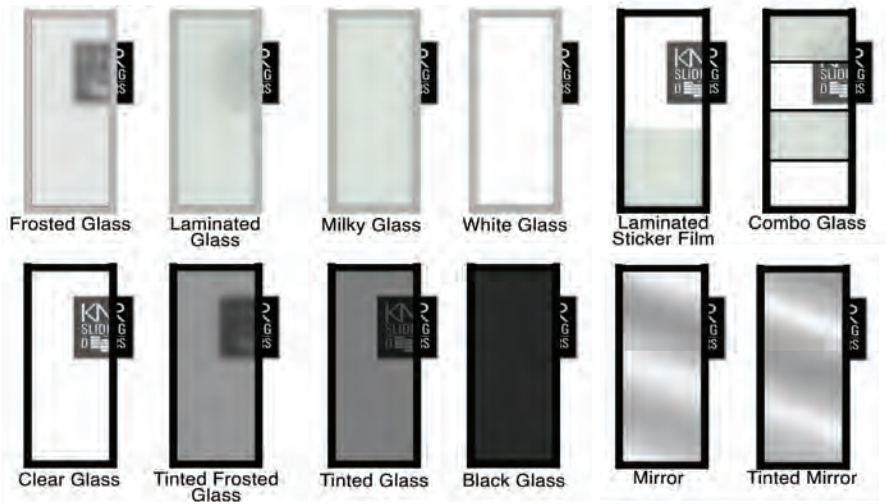

GLASS OPTIONS